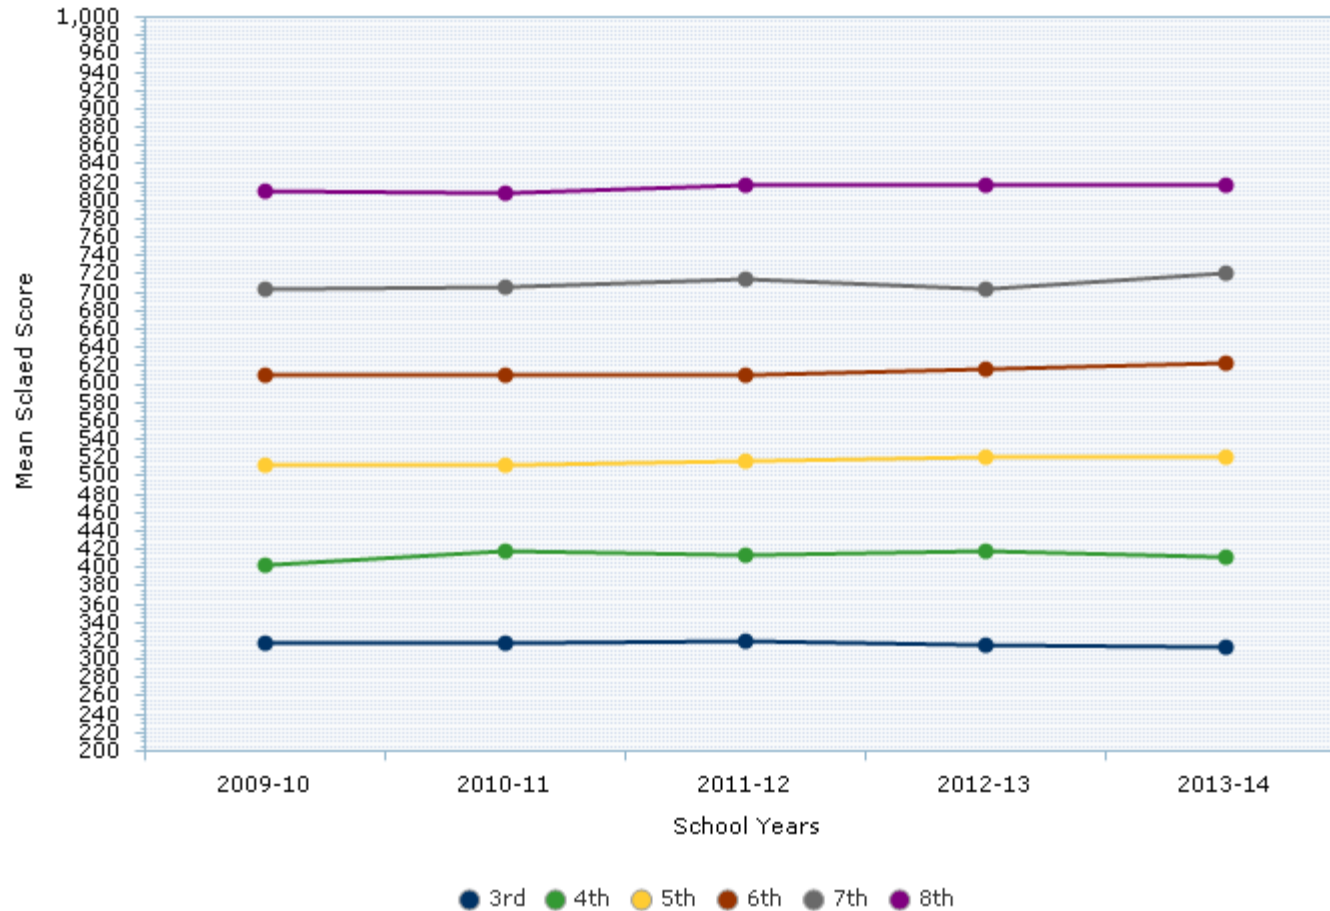

2013-14 MEAP Trend

Cesar Chavez Academy: All Grades / Reading / All Students