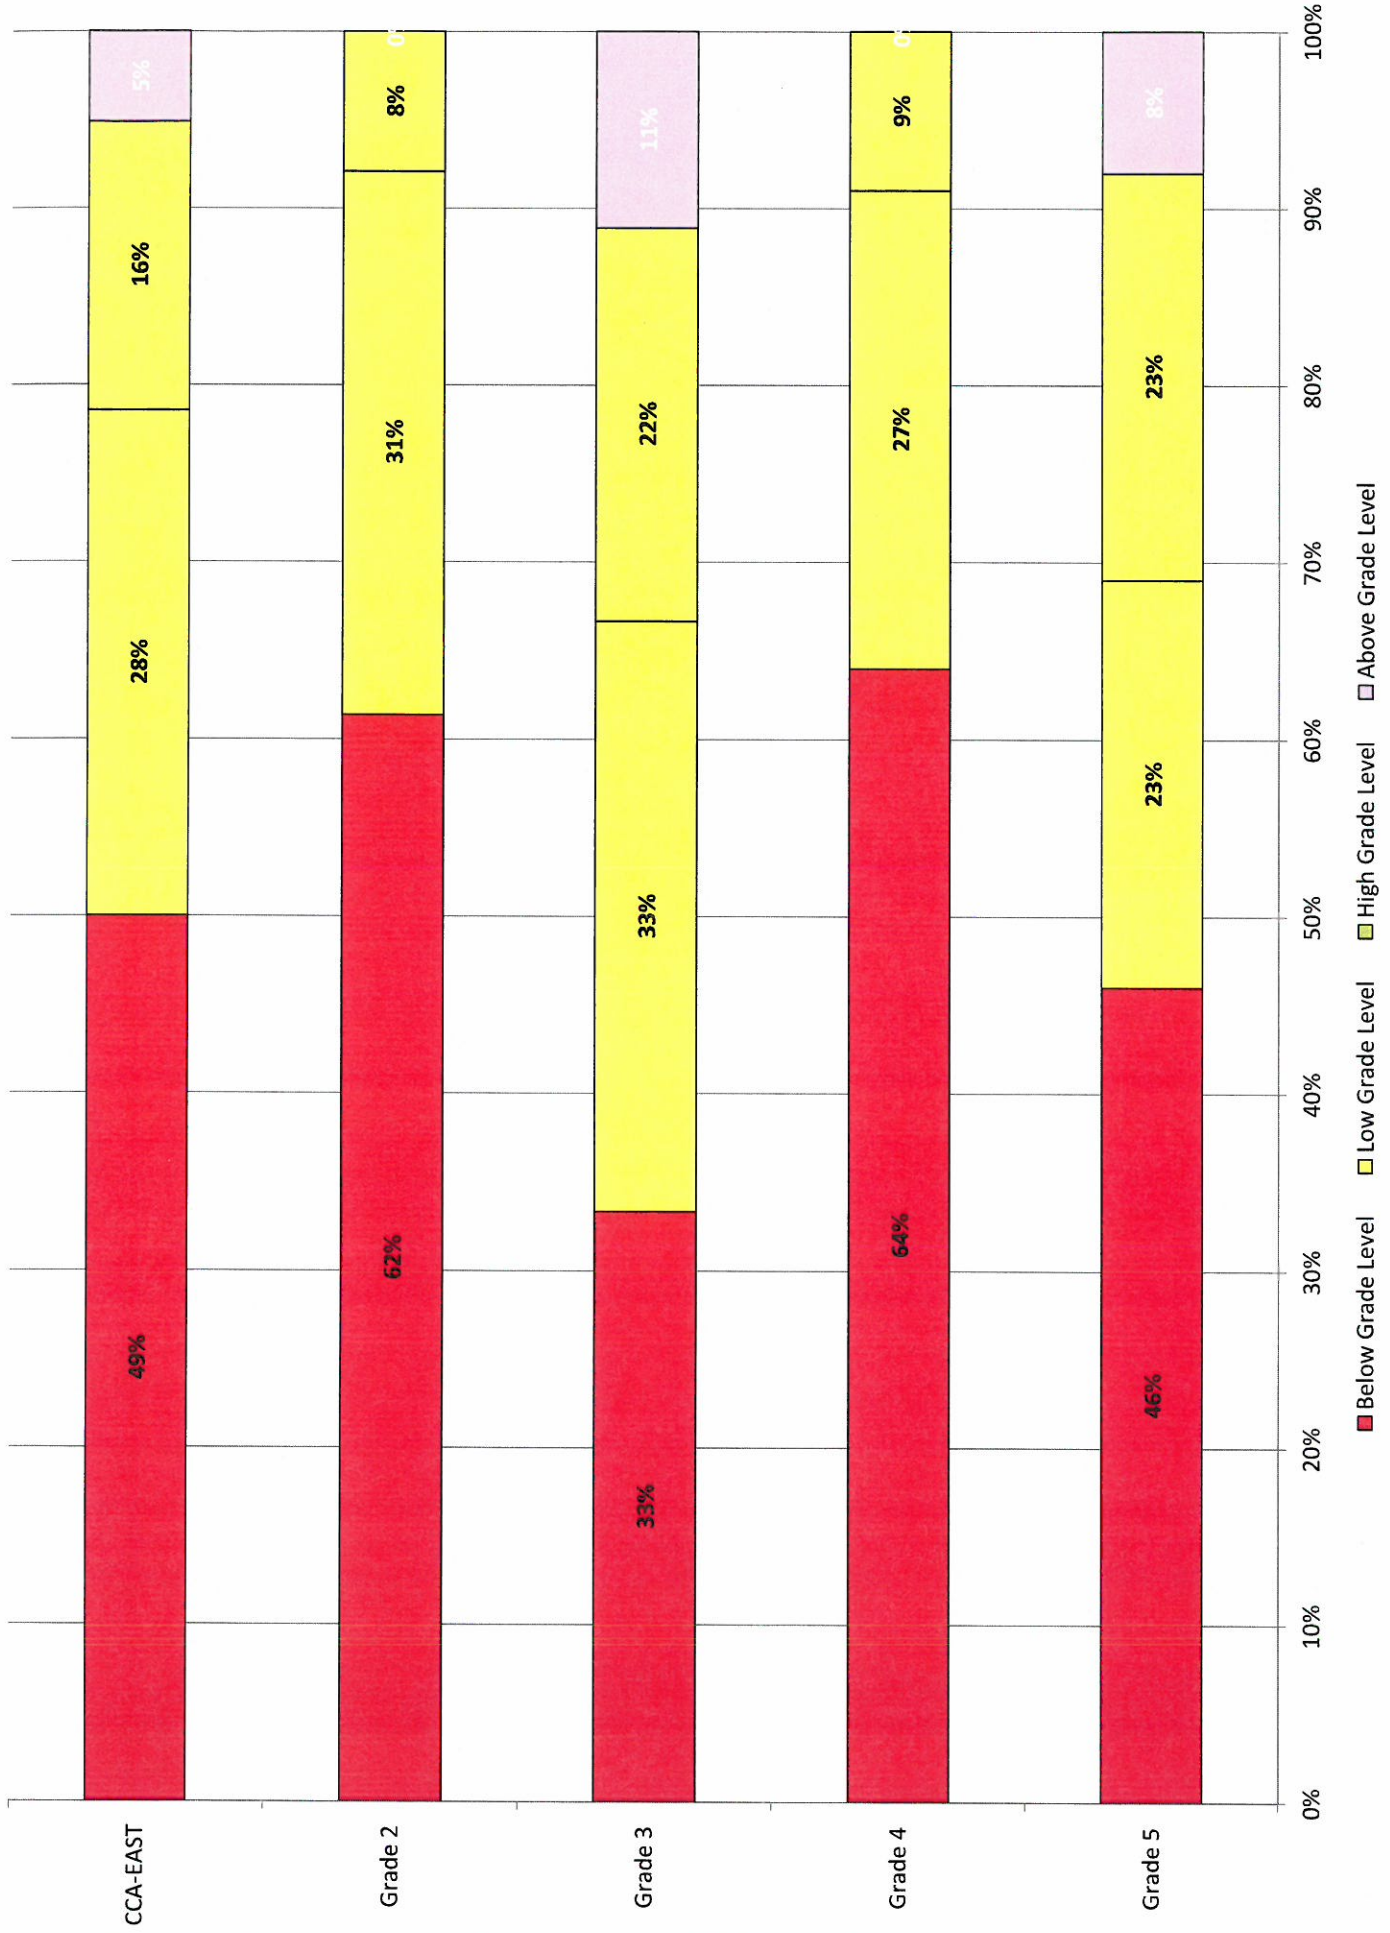

Cesar Chavez Academy East Elementary

Scantron Fall Benchmark				
Reading	Below Grade Level	Low Grade Level	High Grade Level	Above Grade Level
Grade 5	62%	8%	23%	8%
Grade 4	69%	31%	0%	0%
Grade 3	57%	32%	5%	5%
Grade 2	69%	23%	8%	0%
CCA-EAST	64%	24%	9%	3%

Math	Below Grade Level	Low Grade Level	High Grade Level	Above Grade Level
Grade 5	62%	23%	8%	8%
Grade 4	62%	38%	0%	0%
Grade 3	74%	21%	5%	0%
Grade 2	100%	0%	0%	0%
CCA-EAST	75%	20%	3%	2%

Scantron Winter Benchmark				
Reading	Below Grade Level	Low Grade Level	High Grade Level	Above Grade Level
Grade 5	46%	23%	23%	8%
Grade 4	64%	27%	9%	0%
Grade 3	33%	33%	22%	11%
Grade 2	62%	31%	8%	0%
CCA-EAST	49%	28%	16%	5%

Math	Below Grade Level	Low Grade Level	High Grade Level	Above Grade Level
Grade 5	54%	31%	0%	15%
Grade 4	45%	55%	0%	0%
Grade 3	56%	28%	11%	6%
Grade 2	56%	36%	0%	7%
CCA-EAST	54%	36%	4%	7%

Scantron Spring Benchmark				
Reading	Below Grade Level	Low Grade Level	High Grade Level	Above Grade Level
Grade 5				
Grade 4				
Grade 3				
Grade 2				

Math	Below Grade Level	Low Grade Level	High Grade Level	Above Grade Level
Grade 5				
Grade 4				
Grade 3				
Grade 2				
CCA-EAST				

Winter 2014-15

Scantron - Reading

School: CCA-East

Winter 2014-15

Scantron - Math